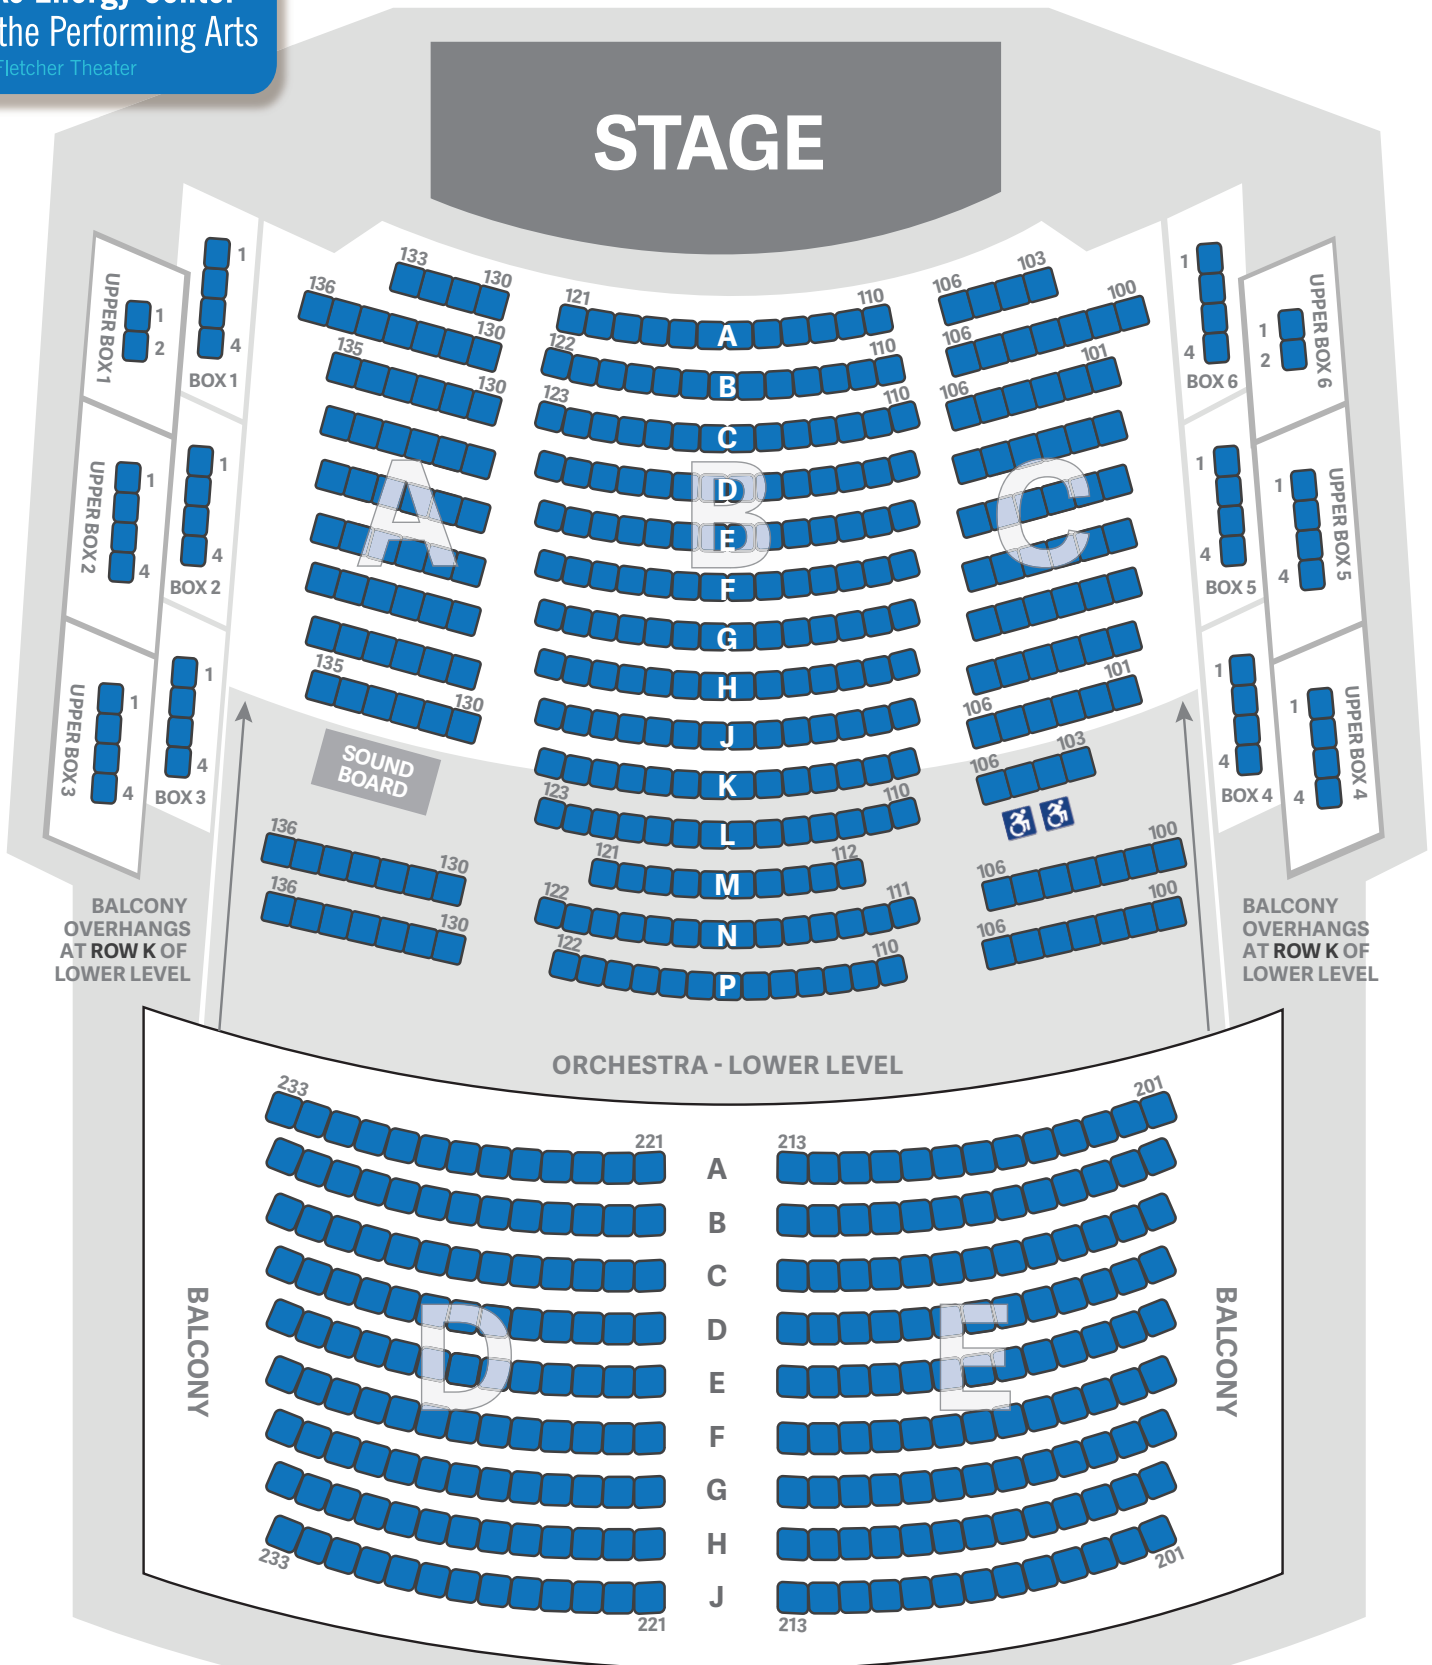

A.J. FLETCHER OPERA THEATER

Duke Energy Center
for the Performing Arts

A.J. Fletcher Theater

2022 CDP Recital Ticket Pricing
\$40 | Section A, B, C Rows A-G
\$40 | Section D, E Row A-C
\$40 | Box 2, 3, 4, 5

All others \$35

UPPER BOXES NOT FOR SALE
Dresser mom seating

Pricing Exceptions (\$35 each)
*Box 1 and Box 6
*Section A, Row B, Seats 135-136
*Section C, Row B, Seats 100-101